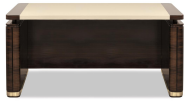

Ref. SB7011

INCHES: W 51 1/4" D 29 3/4" H 29 3/4"

CM: W 130cm D 75cm H 75cm

WOOD FINISHES / ACABADOS MADERA

Walnut | Nogal

Almond | Almendra
809 Matte | Mate
509 Satin | Satinado
709 High Sheen | Alto Brillo

Natural
813 Matte | Mate
713 High Sheen | Alto Brillo

Cappuccino
887 Matte | Mate
587 Satin | Satinado
787 High Sheen | Alto Brillo

Gray | Gris
888 Matte | Mate
588 Satin | Satinado
788 High Sheen | Alto Brillo

Dark | Moka
825 Matte | Mate
525 Satin | Satinado
725 High Sheen | Alto Brillo

Eucalyptus | Eucalipto

Mink Frize | Visón Frise
886 Matte | Mate
586 Satin | Satinado
786 High Sheen | Alto Brillo

Gray Frize | Gris Frise
885 Matte | Mate
585 Satin | Satinado
785 High Sheen | Alto Brillo

Ash Frize | Ceniza Frise
882 Matte | Mate
582 Satin | Satinado
782 High Sheen | Alto Brillo

Gray Pearl | Gris Perla
874 Matte | Mate
574 Satin | Satinado
774 High Sheen | Alto Brillo

Bird Eye Maple | Erable

Maple

White | Blanco
878 Matte | Mate
578 Satin | Satinado
778 High Sheen | Alto Brillo

Brown | Marrón
880 Matte | Mate
580 Satin | Satinado
780 High Sheen | Alto Brillo

Rosewood | Palisandro
876 Matte | Mate
576 Satin | Satinado
776 High Sheen | Alto Brillo

Dark Rosewood | Palisandro Oscuro
881 Matte | Mate
581 Satin | Satinado
781 High Sheen | Alto Brillo

Oak | Roble

101 Sand | Arena

103 Tobacco | Tabaco

105 Honey | Miel

106 Brown | Marrón

108 Black | Negro

109 Champagne
Champán

110 Graphite | Grafito

Lacquers Finishes | Lacas

White | Blanco
836 Matte | Mate
736 High Sheen | Alto Brillo

Beige
838 Matte | Mate
738 High Sheen | Alto Brillo

Gray | Gris
845 Matte | Mate
745 High Sheen | Alto Brillo

Mink | Visón
847 Matte | Mate
747 High Sheen | Alto Brillo

Black | Negro
849 Matte | Mate
749 High Sheen | Alto Brillo

METAL

M01
Stainless Steel
Acero Inox

M02
Brass
Latón

M03
Bronze
Bronce

M04
Black Niquel
Niquel Negro