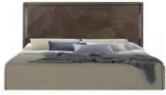

Photos corresponding to Ref. BOKP03
Fotos correspondientes a la Ref. BOKP03

INCHES: W 88 1/4" D 3 3/4" H 54 3/4"
CM: W 224cm D 10cm H 139cm

Ref. BOK013

KING SIZE HEADBOARD (USA)

Wood headboard.

The Bond Collection offers a luxurious look that can elevate any space. The Bond Collection features geometric shapes and irregular plates in the designs to become the signature style. Radiating its geometric details and beautiful design, the Bond Collection is crafted in fine veneers complemented by interlaced metal base for an elegant touch.

CABECERO KING (USA)

Cabecero de madera.

El cabecero king (USA) desprende un aura de refinamiento en cualquier entorno. Sus formas geométricas irregulares le otorgan un estilo distintivo. Los elementos de la colección Bond se fabrican mediante una variedad de chapas exquisitas.

Ref. BOK013

INCHES: W 88 1/4" D 3 3/4" H 54 3/4"

CM: W 224cm D 10cm H 139cm

WOOD FINISHES / ACABADOS MADERA

Walnut | Nogal

Almond | Almendra
809 Matte | Mate
509 Satin | Satinado
709 High Sheen | Alto Brillo

Natural
813 Matte | Mate
713 High Sheen | Alto Brillo

Cappuccino
887 Matte | Mate
587 Satin | Satinado
787 High Sheen | Alto Brillo

Gray | Gris
888 Matte | Mate
588 Satin | Satinado
788 High Sheen | Alto Brillo