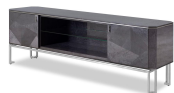

INCHES: W 83 3/4" D 19 3/4" H 27 1/4"
CM: W 213cm D 50cm H 69cm

Ref. BO2042

TV FURNITURE

Stainless steel base and handles. Two soft-close doors.

The Bond TV Furniture is ready to serve as a focal point in your living room. Elegantly crafted, this piece will instantly transform your space into a timeless atmosphere. It features stainless steel base and two soft-close doors for an elevated and convenient element to the design.

MUEBLE TV

Base y tiradores de acero inoxidable. Dos puertas con cierre retardado.

El mueble TV Bond con dos puertas ha sido creado para destacar en cualquier entorno. Con su elaboración elegante, esta pieza logrará transformar instantáneamente tu espacio en un ambiente de estilo atemporal.

Ref. BO2042

INCHES: W 83 3/4" D 19 3/4" H 27 1/4"

CM: W 213cm D 50cm H 69cm

WOOD FINISHES / ACABADOS MADERA

Walnut | Nogal

Almond | Almendra
809 Matte | Mate
509 Satin | Satinado
709 High Sheen | Alto Brillo

Natural
813 Matte | Mate
713 High Sheen | Alto Brillo

Cappuccino
887 Matte | Mate
587 Satin | Satinado
787 High Sheen | Alto Brillo

Gray | Gris
888 Matte | Mate
588 Satin | Satinado
788 High Sheen | Alto Brillo