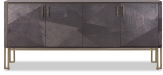

INCHES: W 83 3/4" D 19 3/4" H 38 3/4"
CM: W 213cm D 50cm H 98cm

Ref. BO2027

CREDENZA

Four soft-close doors. Stainless steel base and handles.

The Bond Credenza's geometric design merges the luxurious and the modern, setting the tone for the beautiful storage solution that will work in any room.

Ref. BO2027

INCHES: W 83 3/4" D 19 3/4" H 38 3/4"

CM: W 213cm D 50cm H 98cm

WOOD FINISHES / ACABADOS MADERA

Walnut | Nogal

Almond | Almendra
809 Matte | Mate
509 Satin | Satinado
709 High Sheen | Alto Brillo

Natural
813 Matte | Mate
713 High Sheen | Alto Brillo

Cappuccino
887 Matte | Mate
587 Satin | Satinado
787 High Sheen | Alto Brillo

Gray | Gris
888 Matte | Mate
588 Satin | Satinado
788 High Sheen | Alto Brillo