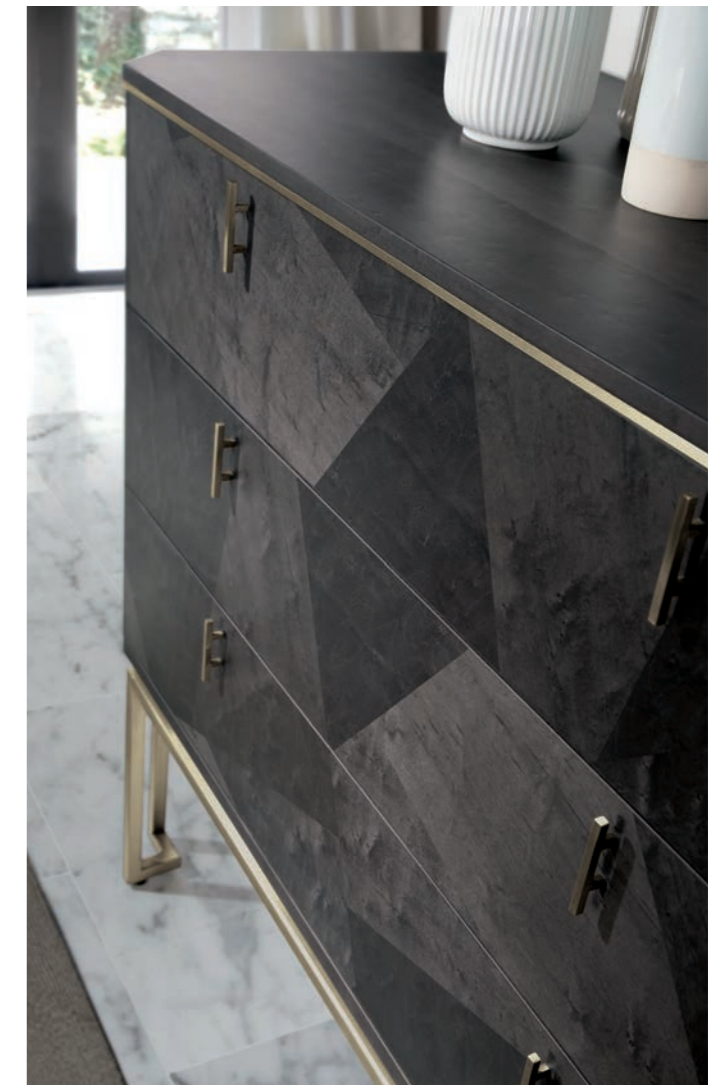

Finish / Acabado 874-M02

BOND Ref. BO4006
Chest of Drawers / C6mada
CM: W 113cm D 50cm H 98cm
INCHES: W 44 1/2" D 19 3/4" H 38 1/2"

Finish / Acabado 874-M02