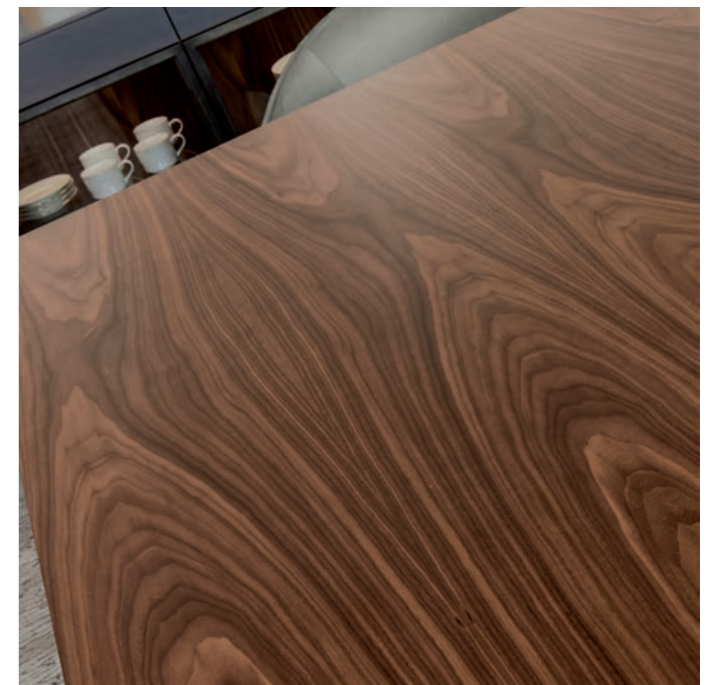

Colección LINK

LINK surge como la conexión entre las colecciones contemporáneas de Hurtado, y una nueva visión mucho más depurada del estilo característico de la firma enlazando tradición con modernidad.