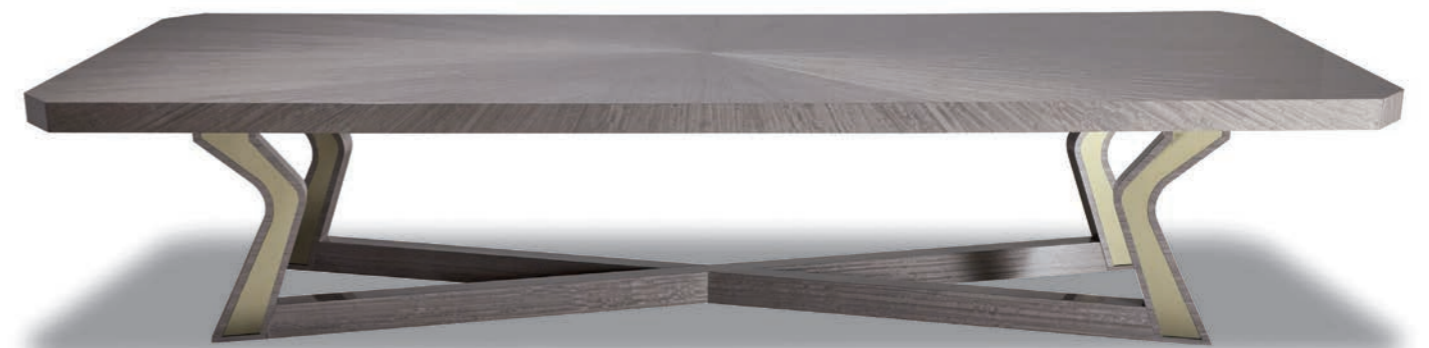

EMERALD Dining Table

Choose to meet around a table designed to inspire confidence and luxury. Once again, the mesmerizing EMERALD starburst design is featured making this statement piece both elegant and bold.

Mesa comedor EMERALD

Opte por reunirse alrededor de una mesa que infunde una atmósfera de confianza y opulencia. Una vez más, el cautivador diseño de la colección EMERALD otorga a esta pieza un carácter audaz y refinado.

EMERALD Ref. EM7043
Dining Table / Mesa comedor
CM: W 355cm D 120cm H 77cm
INCHES: W 139 3/4" D 47 1/4" H 30 1/4"

Finish / Acabado 782-M02