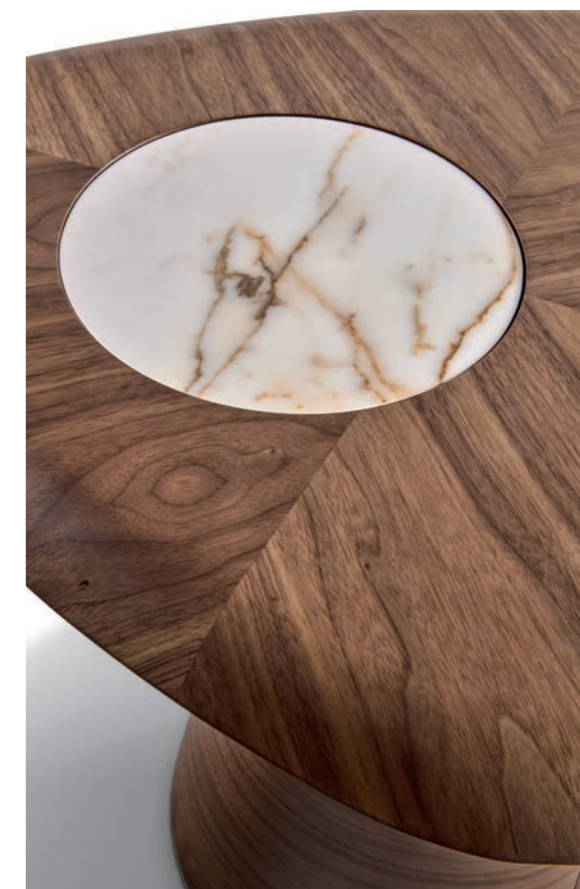

Finish / Acabado 813-M02-Imperial Dark Marble

LEGACY Bedroom / Dormitorio

LEGACY Bedroom / Dormitorio

LEGACY Bedroom

The LEGACY beds are available with headboards in two different heights, offering options to suit various preferences and design needs. The oak finish adds a modern and stylish touch to their elegant design.